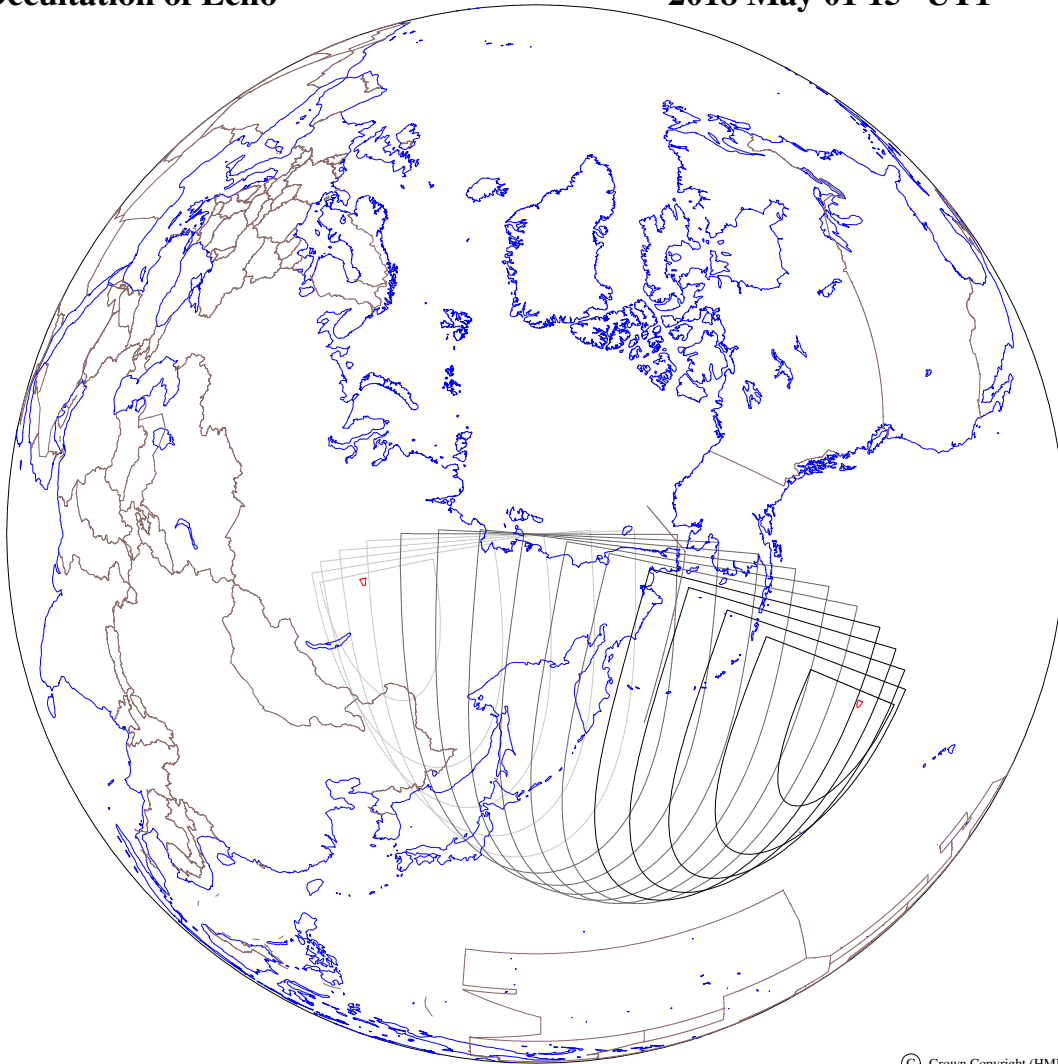

Occultation of Echo

2018 May 01 15^h UT1

© Crown Copyright (HMNAO)

Conjunction 2018 May 01

Time 15^h 26^m 00^s TT

Right ascension 15^h 55^m 36^s

Declination -16° 30' 46"

Delta T = TT - UT1 = 69^s0

Centre of the globe: longitude 148°2 E

latitude 73°5 N

First shadow 2018 May 01 at 14^h 29^m9 UT1

Last shadow 2018 May 01 at 17^h 11^m3 UT1

Footprints (light to dark) every 00^h 10^m0