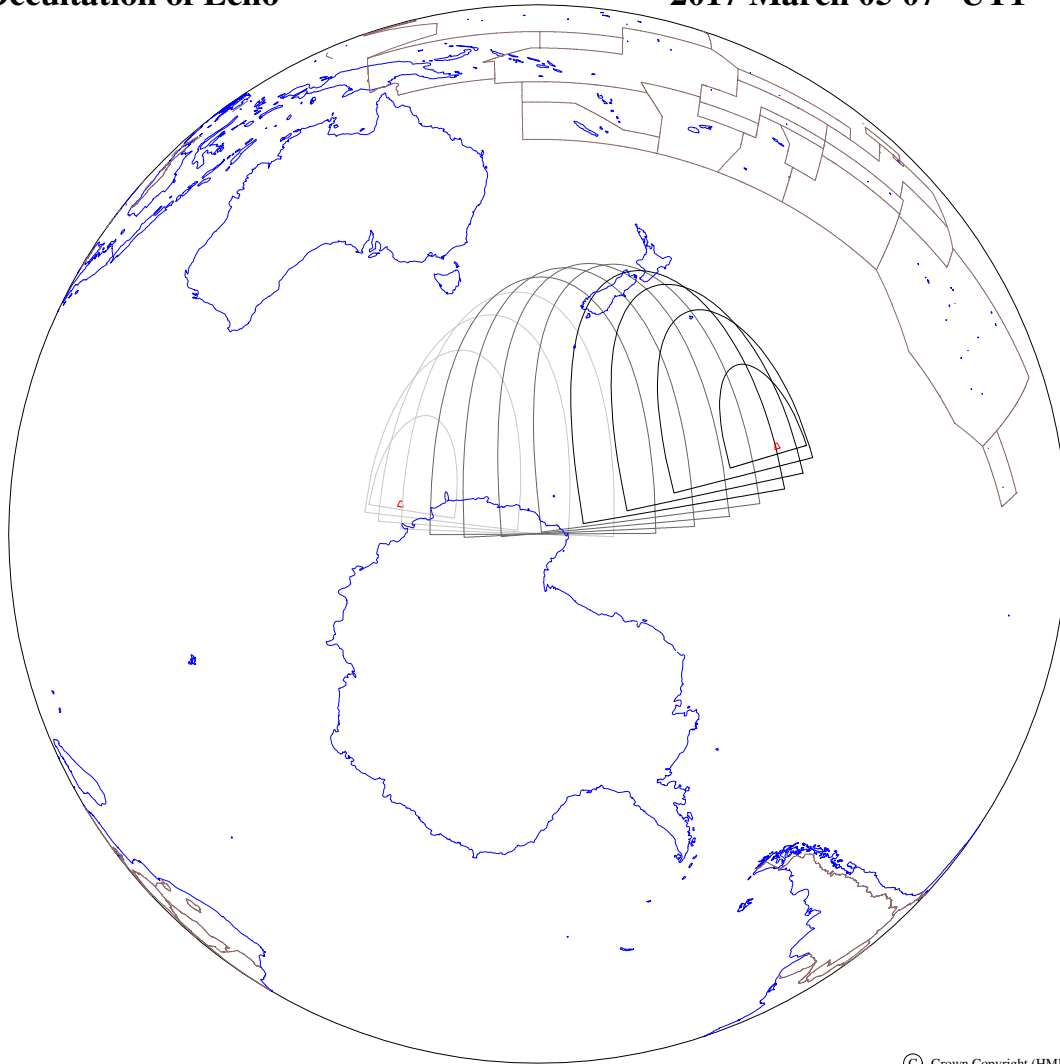

Occultation of Echo

2017 March 05 07^h UT1

© Crown Copyright (HMNAO)

Conjunction 2017 March 05

Time 07^h 16^m 13^s TT

Right ascension 4^h 47^m 09^s

Declination +18° 15' 51"

Delta T = TT - UT1 = 68^s0

Centre of the globe: longitude 159°8 E

latitude 71°7 S

First shadow 2017 Mar. 05 at 06^h 32^m4 UT1

Last shadow 2017 Mar. 05 at 08^h 30^m5 UT1

Footprints (light to dark) every 00^h 10^m0