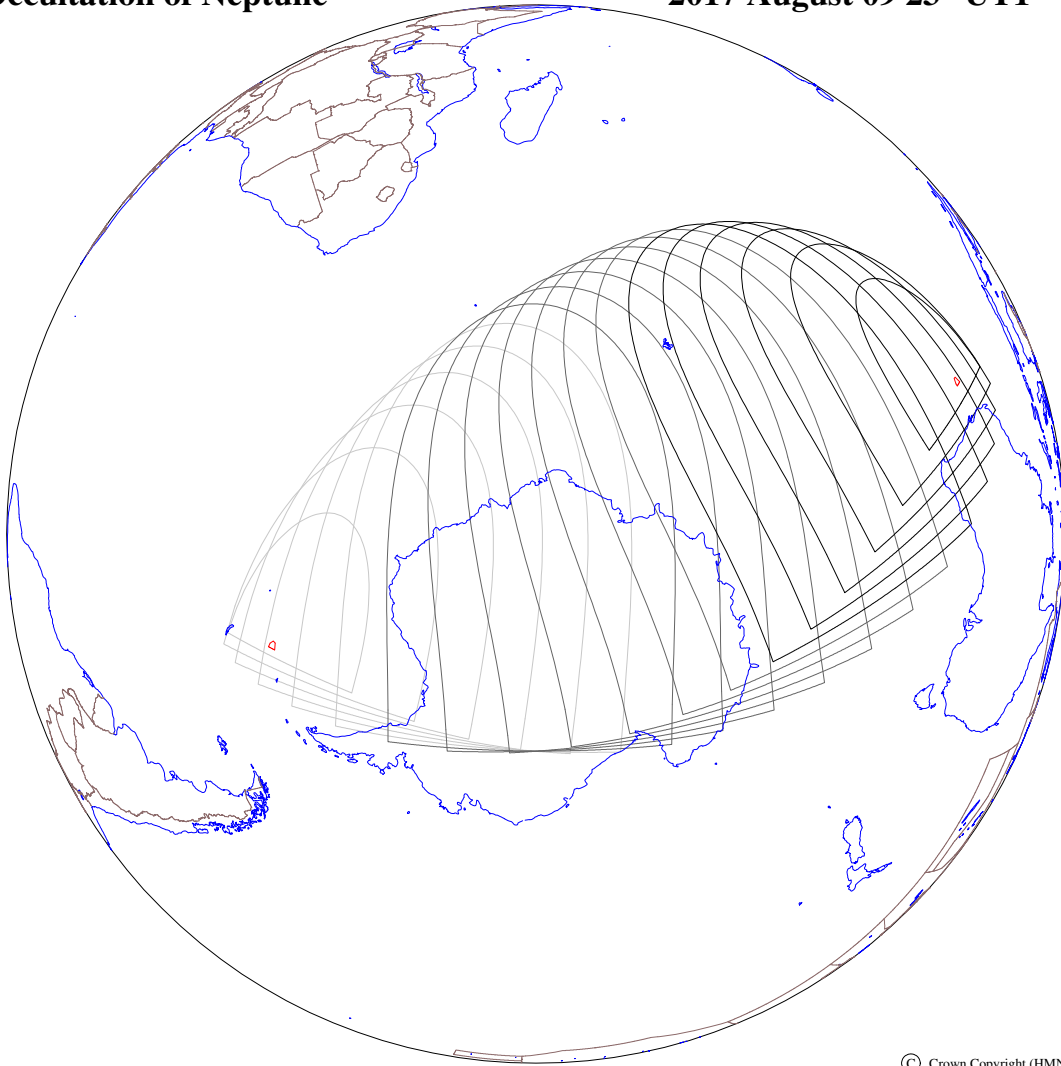

Occultation of Neptune

2017 August 09 23^h UT1

© Crown Copyright (HMNAO)

Conjunction 2017 August 09
Time 22^h 38^m 13^s TT
Right ascension 23^h 00^m 47^s
Declination - 7° 19' 47"

Centre of the globe: longitude 047°3 E
 latitude 73°1 S
First shadow 2017 Aug. 09 at 21^h 29^m0 UT1
Last shadow 2017 Aug. 10 at 00^h 42^m9 UT1
Footprints (light to dark) every 00^h 10^m0

Delta T = TT - UT1 = 68^s0