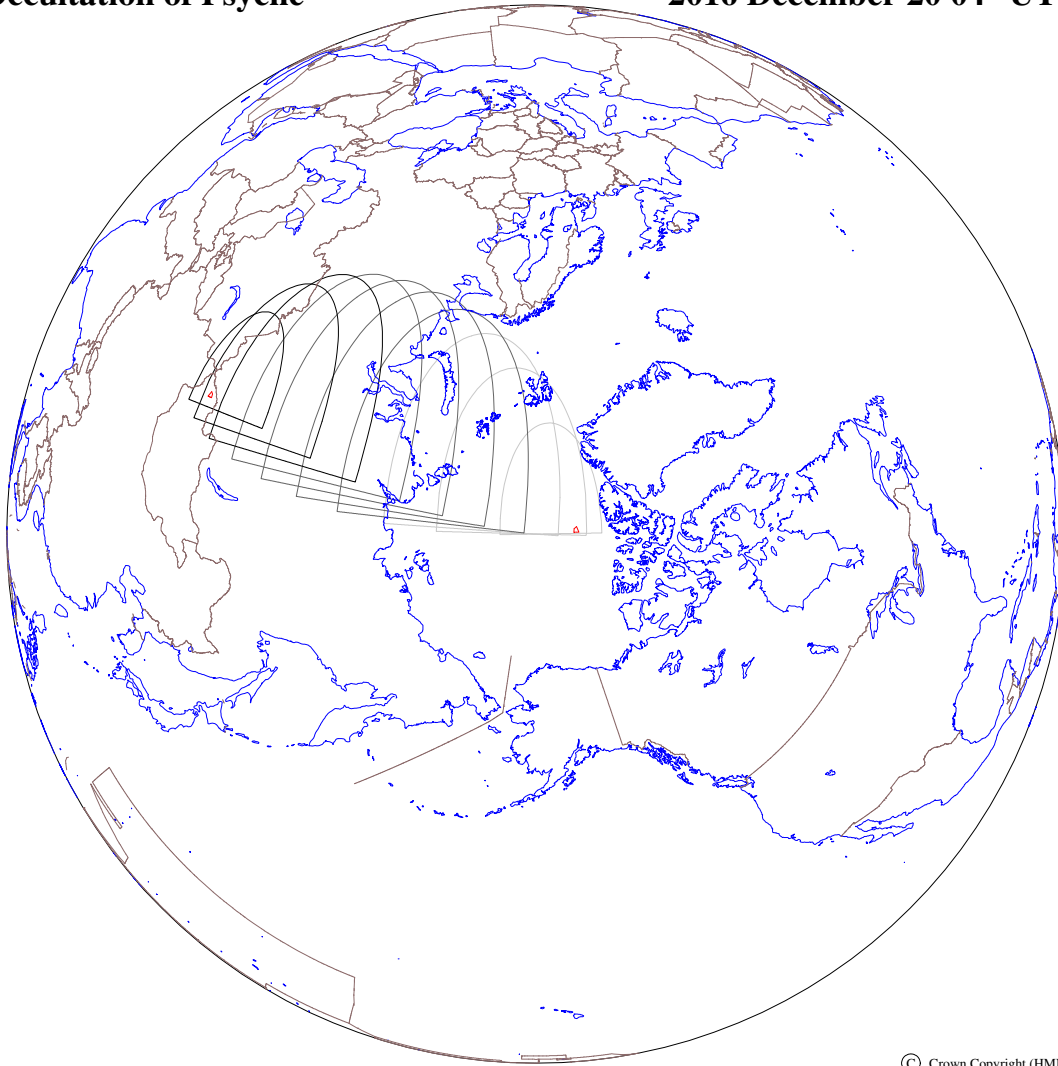

Occultation of Psyche

2016 December 20 04^h UT1

© Crown Copyright (HMNAO)

Conjunction 2016 December 20

Time 04^h 04^m 11^s TT

Right ascension 11^h 18^m 42^s

Declination + 4° 28' 14"

Delta T = TT - UT1 = 68^s0

Centre of the globe: longitude 160°3 W

latitude 85°5 N

First shadow 2016 Dec. 20 at 03^h 52^m5 UT1

Last shadow 2016 Dec. 20 at 05^h 35^m9 UT1

Footprints (light to dark) every 00^h 10^m0